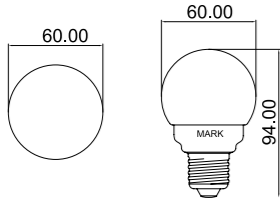

Ürün Kodu (P/N)	Renk (Color)	Güç (PD)	Voltaaj (Vin)	Işık Akısı (Luminous flux)	Bağlantı Tipi (Base)
LMP-G60E27P03-02A	Pure White	3.5W	AC110V	220Lm	E27
LMP-G60E27W03-02A	Warm White			200Lm	
LMP-G60E27P03-02B	Pure White	3W	AC220V	220Lm	
LMP-G60E27W03-02B	Warm White			200Lm	

Unit:mm

Yükseklik	LÜX
0.5m	70 lx
1.0m	19 lx
1.5m	10 lx
2.0m	6 lx
2.5m	4 lx
3.0m	3 lx

Height Illuminance
LMP-G60E27P036-02B
LED Color: Pure White

Işık Rengi
Saf Beyaz