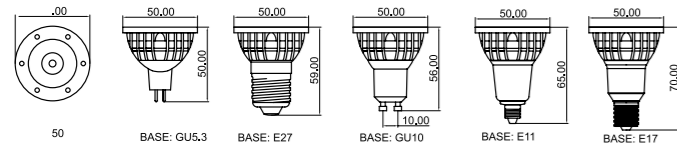

Saf Beyaz (Pure White): 6000K Sıcak Beyaz (Warm White): 3200K/3800K

Unit:mm

Yükseklik	LÜX	Çap	ALAN
0.5m	2487 lx	222mm	0.03860
1.0m	622 lx	443mm	0.15441
1.5m	276 lx	665mm	0.34742
2.0m	155 lx	887mm	0.61763
2.5m	99 lx	1109mm	0.96505
3.0m	69 lx	1330mm	1.38967