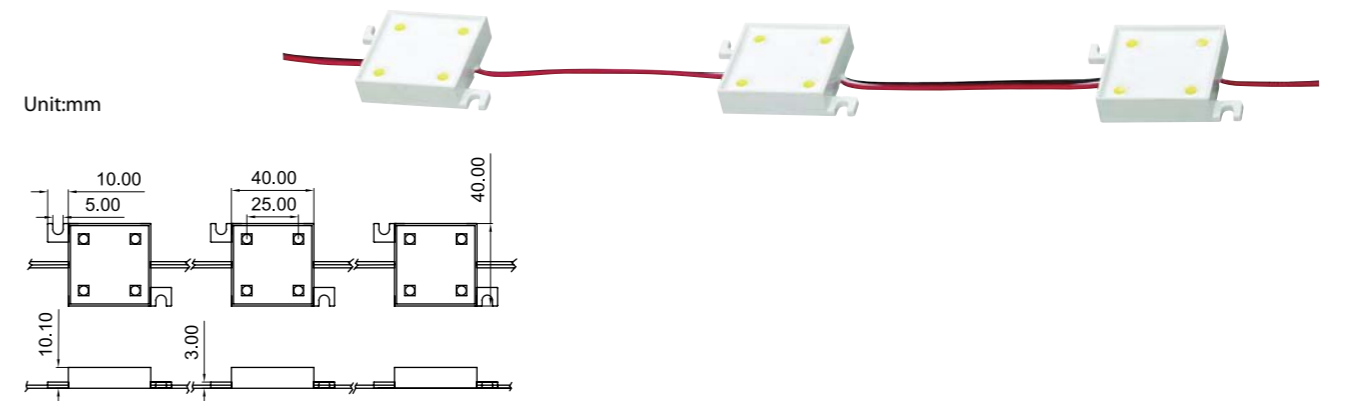

TIM-40X40 LED Arka Plan Aydınlatma TIM-40X40 LED Backlight Series

Ürün Kodu (P/N)	Renk (Color)	Güç (PD)	Voltaj (Vin)	Işık Akısı (Luminous flux)
TIM-40X40P4P-12V-01	Pure White	1W	DC12V	50Lm
TIM-40X40W4P-12V-02	Warm White	1W		40Lm

Unit:mm