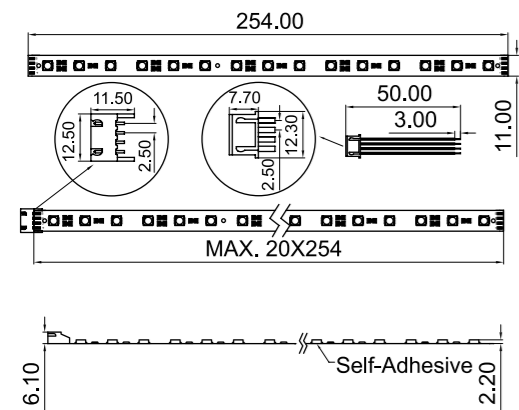

LED Diziler LED Strip Series

OTH-300X10 LED Diziler /OTH-300X10 LED Strip Series
OTH-300X10 RGB LED Diziler /OTH-300X10 RGB LED Strip Series
OTH-292X12.5 LED Diziler /OTH-292X12.5 LED Strip Series
OTH-308X10 LED Diziler /OTH-308X10 LED Strip Series