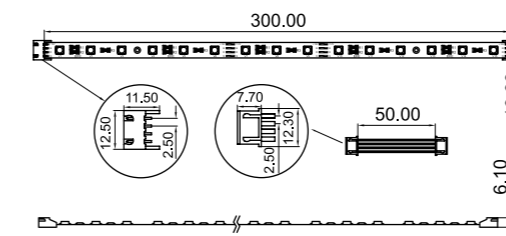

OTH-300X10 RGB LED Dizileri

OTH-300X10 RGB LED Strip Series

Ürün Kodu (P/N)	Renk (Color)	Güç (PD)	Voltaj (Vin)	Parlaklık (Luminosity)	Ambalaj (Packing Means)
OTH-300X10RGB15-01	Red	3.6W	DC12V	3564Mcd	50pcs/box
	Green			11340Mcd	
	Blue			2754Mcd	

Unit:mm