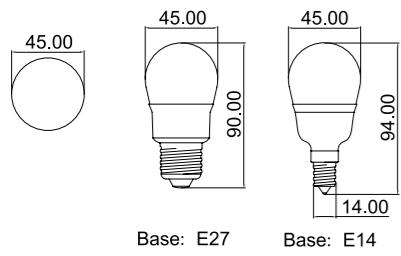

Yükseklik	LUX
0.5m	60 lx
1.0m	17 lx
1.5m	8 lx
2.0m	5 lx
2.5m	4 lx
3.0m	3 lx

Height Illuminance
LMP-G45E27P030-02B
LED Color: Pure White