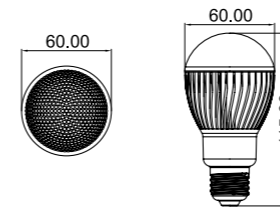

Saf Beyaz (Pure White): 6000K Sıcak Beyaz (Warm White): 3200K/3800K

Unit:mm

Yükseklik	LUX
0.5m	270 lx
1.0m	78 lx
1.5m	34 lx
2.0m	21 lx
2.5m	15 lx
3.0m	11 lx

Height

Illuminance

LMP-M19E27P05-08C
LED Color: Pure White