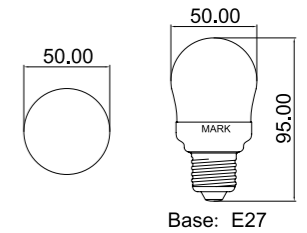

Unit:mm

Yükseklik	LUX
0.5m	60 lx
1.0m	17 lx
1.5m	8 lx
2.0m	5 lx
2.5m	4 lx
3.0m	3 lx

Height Illuminance
LMP-G45E27P030-02B
LED Color: Pure White

Işık Rengi
Saf Beyaz

Işık Rengi
Saf Beyaz

Unit:mm

Yükseklik	LUX
0.5m	67 lx
1.0m	20 lx
1.5m	9 lx
2.0m	6 lx
2.5m	4 lx
3.0m	3 lx