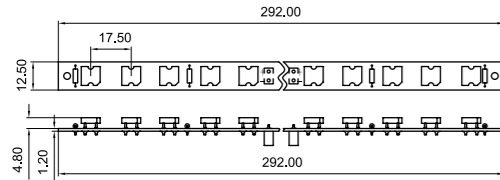

40.80.120

Unit:mm

OTH-308x10 LED Dizileri

OTH-308x10 LED Strip Series

Ürün Kodu (P/N)	Renk (Color)	Güç (PD)	Voltaj (Vin)	Parlaklık (Luminosity)	Ambalaj (Packing Means)
OTH-308X10P18-01	Pure White	1.5W	DC12V	15550Mcd	50pcs/box
OTH-308X10W18-01	Warm White			13600Mcd	50pcs/box
OTH-308X10R18-01	Red			15550Mcd	50pcs/box
OTH-308X10G18-01	Green			16135Mcd	50pcs/box
OTH-308X10B18-01	Blue			8165Mcd	50pcs/box
OTH-308X10Y18-01	Yellow			15550Mcd	50pcs/box