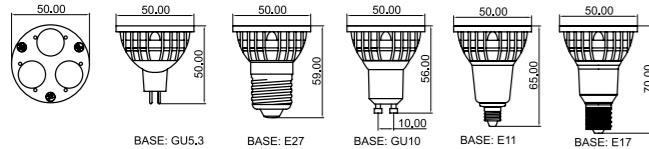

Saf Beyaz (Pure White): 6000K Sıcak Beyaz (Warm White) : 3200K/3800K

Unit:mm

MR16-3X1W LED Spot Aydınlatma Serisi

MR16-3X1W LED Spot Light Series

Ürün Kodu (P/N)	Renk (Color)	Güç (PD)	Voltaj (Vin)	Işık Akısı (Luminous flux)	Bağlantı Tipi (Base)
LMP-M16GU53P03-01D	Pure White	4W	AC/DC12V	210 Lm	GU5.3
LMP-M16GU53W03-01D	Warm White			180 Lm	
LMP-M16E27P03-01C	Pure White			210 Lm	E27
LMP-M16E27W03-01C	Warm White			180 Lm	
LMP-M16GU10P03-01C	Pure White			210 Lm	
LMP-M16GU10W03-01C	Warm White		180 Lm	AC100~240V	GU10
LMP-M16E11P03-01C	Pure White		210 Lm		E11
LMP-M16E11W03-01C	Warm White		180 Lm		
LMP-M16E17P03-01C	Pure White		210 Lm		E17
LMP-M16E17W03-01C	Warm White		180 Lm		

Saf Beyaz (Pure White) : 6000K Sıcak Beyaz (Warm White): 3200K/3800K

Unit:mm

Yükseklik	LUX	Çap
0.5m	3730 lx	222mm
1.0m	933 lx	443mm
1.5m	414 lx	665mm
2.0m	233 lx	887mm
2.5m	149 lx	1109mm
3.0m	104 lx	1330mm