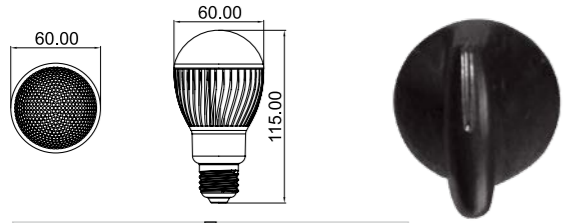

Saf Beyaz (Pure White): 6000K Sıcak Beyaz (Warm White): 3200K/3800K

Unit:mm

Yükseklik	Illuminance
0.5m	270 lx
1.0m	78 lx
1.5m	34 lx LÜX
2.0m	21 lx
2.5m	15 lx
3.0m	11 lx

Height Illuminance
LMP-M19E27P05-08C
LED Color: Pure White