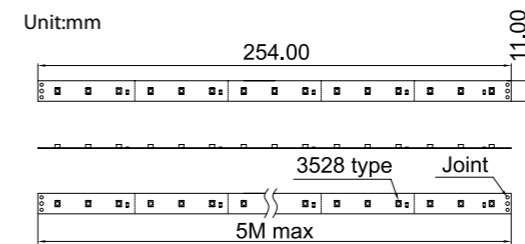

OTH-254X11 LED Esnek Diziler OTH-254X11 LED Flexible Strip Series

Ürün Kodu (P/N)	Renk (Color)	Güç (PD)	Voltaj (Vin)	Parlaklık (Luminosity)	Ambalaj (Packing Means)
OTH-254X11P15-01	Pure White	1.1W	DC12V	19400Mcd	5meters/reel
OTH-254X11W15-01	Warm White			17500Mcd	5meters/reel
OTH-254X11R15-01	Red			4860Mcd	5meters/reel
OTH-254X11G15-01	Green			12600Mcd	5meters/reel
OTH-254X11B15-01	Blue			2960Mcd	5meters/reel
OTH-254X11Y15-01	Yellow			4860Mcd	5meters/reel

Baskılı Devre (PCB) boyutu 254x8mm

Unit:mm