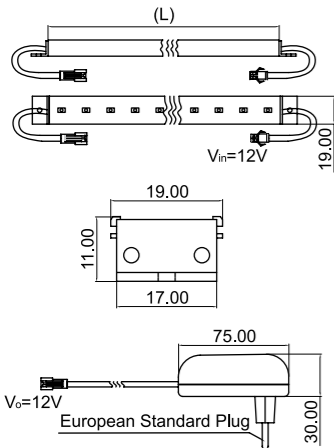

XTD-01 LED Linear Aydınlatma XTD-01 LED Linear Light

Ürün Kodu (P/N)	Renk (Color)	Güç (PD)	Voltaj (Vin)	Işık Akısı (Luminous flux)	Uzunluk (L)
LMP-300X19P30-01	Pure White	2.5W	AC100V~240V	150Lm	300mm
LMP-300X19W30-01	Warm White			125Lm	
LMP-600X19P60-01	Pure White	5W		300Lm	600mm
LMP-600X19W60-01	Warm White			280Lm	
LMP-900X19P90-01	Pure White	7.5W		450Lm	900mm
LMP-900X19W90-01	Warm White			400Lm	

Saf Beyaz (Pure White): 6000K Sıcak Beyaz (Warm White) : 3200K/3800K

Unit:mm