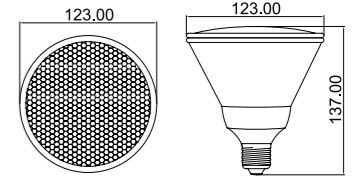

Saf Beyaz (Pure White): 6000K Sıcak Beyaz (Warm White): 3200K/3800K

Unit:mm

Yükseklik	LÜX
0.5m	290 lx
1.0m	80 lx
1.5m	35 lx
2.0m	18 lx
2.5m	12 lx
3.0m	10 lx

Height
LMP-P30E27P040-02B
LED Color: Pure White

Saf Beyaz (Pure White): 6000K Sıcak Beyaz (Warm White): 3200K/3800K

Unit:mm

Yükseklik	LÜX
0.5m	590 lx
1.0m	130 lx
1.5m	55 lx
2.0m	30 lx
2.5m	20 lx
3.0m	15 lx

Height
LMP-P38E27P060-12B
LED Color: Pure White