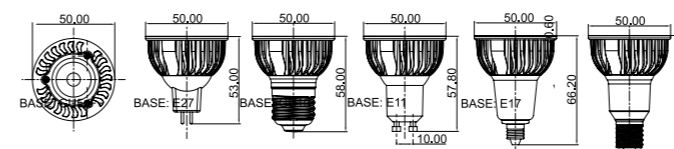

Saf Beyaz (Pure White): 6000K Sıcak Beyaz (Warm White): 3200K/3800K

Unit:mm

Yükseklik	LÜX	Çap	ALAN
0.5m	2487 lx	222mm	0.03860
1.0m	622 lx	443mm	0.15441
1.5m	276 lx	665mm	0.34742
2.0m	155 lx	887mm	0.61763
2.5m	99 lx	1109mm	0.96505
3.0m	69 lx	1330mm	1.38967

LED Color: Pure White
Beam Angle: 25Deg

Işın Açısı : 25°

MR16-06 LED Spot Aydınlatma Serisi

MR16-06 LED Spot Light Series

Ürün Kodu (P/N)	Renk (Color)	Güç (PD)	Voltaj (Vin)	Işık Akısı (Luminous flux)	Bağlantı Tipi (Base)
LMP-M16GU53P03-06D	Pure White	3W	AC/DC12V	160 Lm	GU5.3
LMP-M16GU53W03-06D	Warm White			140 Lm	
LMP-M16E27P03-06C	Pure White		AC100~240V	160 Lm	E27
LMP-M16E27W03-06C	Warm White			140 Lm	
LMP-M16GU10P03-06C	Pure White			160 Lm	GU10
LMP-M16GU10W03-06C	Warm White			140 Lm	
LMP-M16E11P03-06C	Pure White			160 Lm	E11
LMP-M16E11W03-06C	Warm White			140 Lm	
LMP-M16E17P03-06C	Pure White			160 Lm	E17
LMP-M16E17W03-06C	Warm White			140 Lm	

Saf Beyaz (Pure White): 6000K Sıcak Beyaz (Warm White): 3200K/3800K

Unit:mm

Yükseklik	LÜX	Çap
0.5m	271.3 lx	839mm
1.0m	67.8 lx	1678mm
1.5m	30.1 lx	2517mm
2.0m	16.9 lx	3356mm
2.5m	10.9 lx	4196mm
3.0m	7.5 lx	5035mm