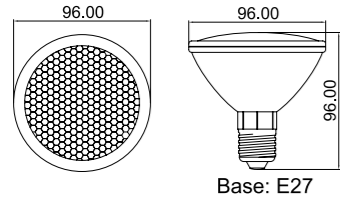

Saf Beyaz (Pure White): 6000K Sıcak Beyaz (Warm White): 3200K/3800K

Unit:mm

Yükseklik	LÜX
0.5m	3500 lx
1.0m	890 lx
1.5m	380 lx
2.0m	200 lx
2.5m	130 lx
3.0m	90 lx

Height Illuminance

LMP-M20E27P060-01B
LED Color: Pure White

Saf Beyaz (Pure White): 6000K Sıcak Beyaz (Warm White): 3200K/3800K

Unit:mm

Yükseklik	LÜX
0.5m	290 lx
1.0m	80 lx
1.5m	35 lx
2.0m	18 lx
2.5m	12 lx
3.0m	10 lx

Height
LMP-P30E27P040-02B
LED Color: Pure White