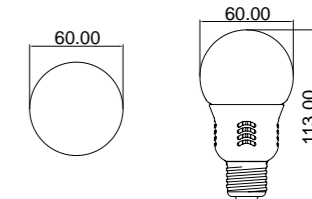

Unit:mm

Yükseklik	LÜX
0.5m	70 lx
1.0m	19 lx
1.5m	10 lx
2.0m	6 lx
2.5m	4 lx
3.0m	3 lx

Height Illuminance
LMP-G60E27P036-02B
LED Color: Pure White

Işık Rengi
Saf Beyaz

Unit:mm

Yükseklik	LÜX
0.5m	104 lx
1.0m	29 lx
1.5m	14 lx
2.0m	9 lx
2.5m	6 lx
3.0m	5 lx