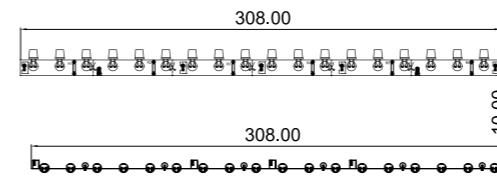

OTH-308x10 LED Dizileri

OTH-308x10 LED Strip Series

Ürün Kodu (P/N)	Renk (Color)	Güç (PD)	Voltaj (Vin)	Parlaklık (Luminosity)	Ambalaj (Packing Means)
OTH-308X10P18-01	Pure White	1.5W	DC12V	15550Mcd	50pcs/box
OTH-308X10W18-01	Warm White			13600Mcd	50pcs/box
OTH-308X10R18-01	Red			15550Mcd	50pcs/box
OTH-308X10G18-01	Green			16135Mcd	50pcs/box
OTH-308X10B18-01	Blue			8165Mcd	50pcs/box
OTH-308X10Y18-01	Yellow			15550Mcd	50pcs/box

Unit:mm