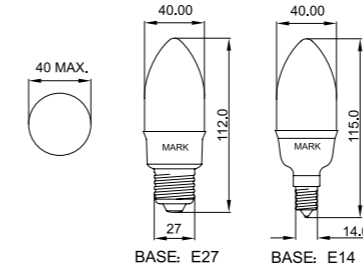

Unit:mm

Yükseklik	Illuminance
0.5m	58 lx
1.0m	17 lx
1.5m	7 lx
2.0m	5 lx
2.5m	4 lx
3.0m	3 lx

Height Illuminance
LMP-C40E27P030-02B
LED Color: Pure White

Işık Rengi
Saf Beyaz

G45 LED Ampül Serisi

G45 LED Bulb Series