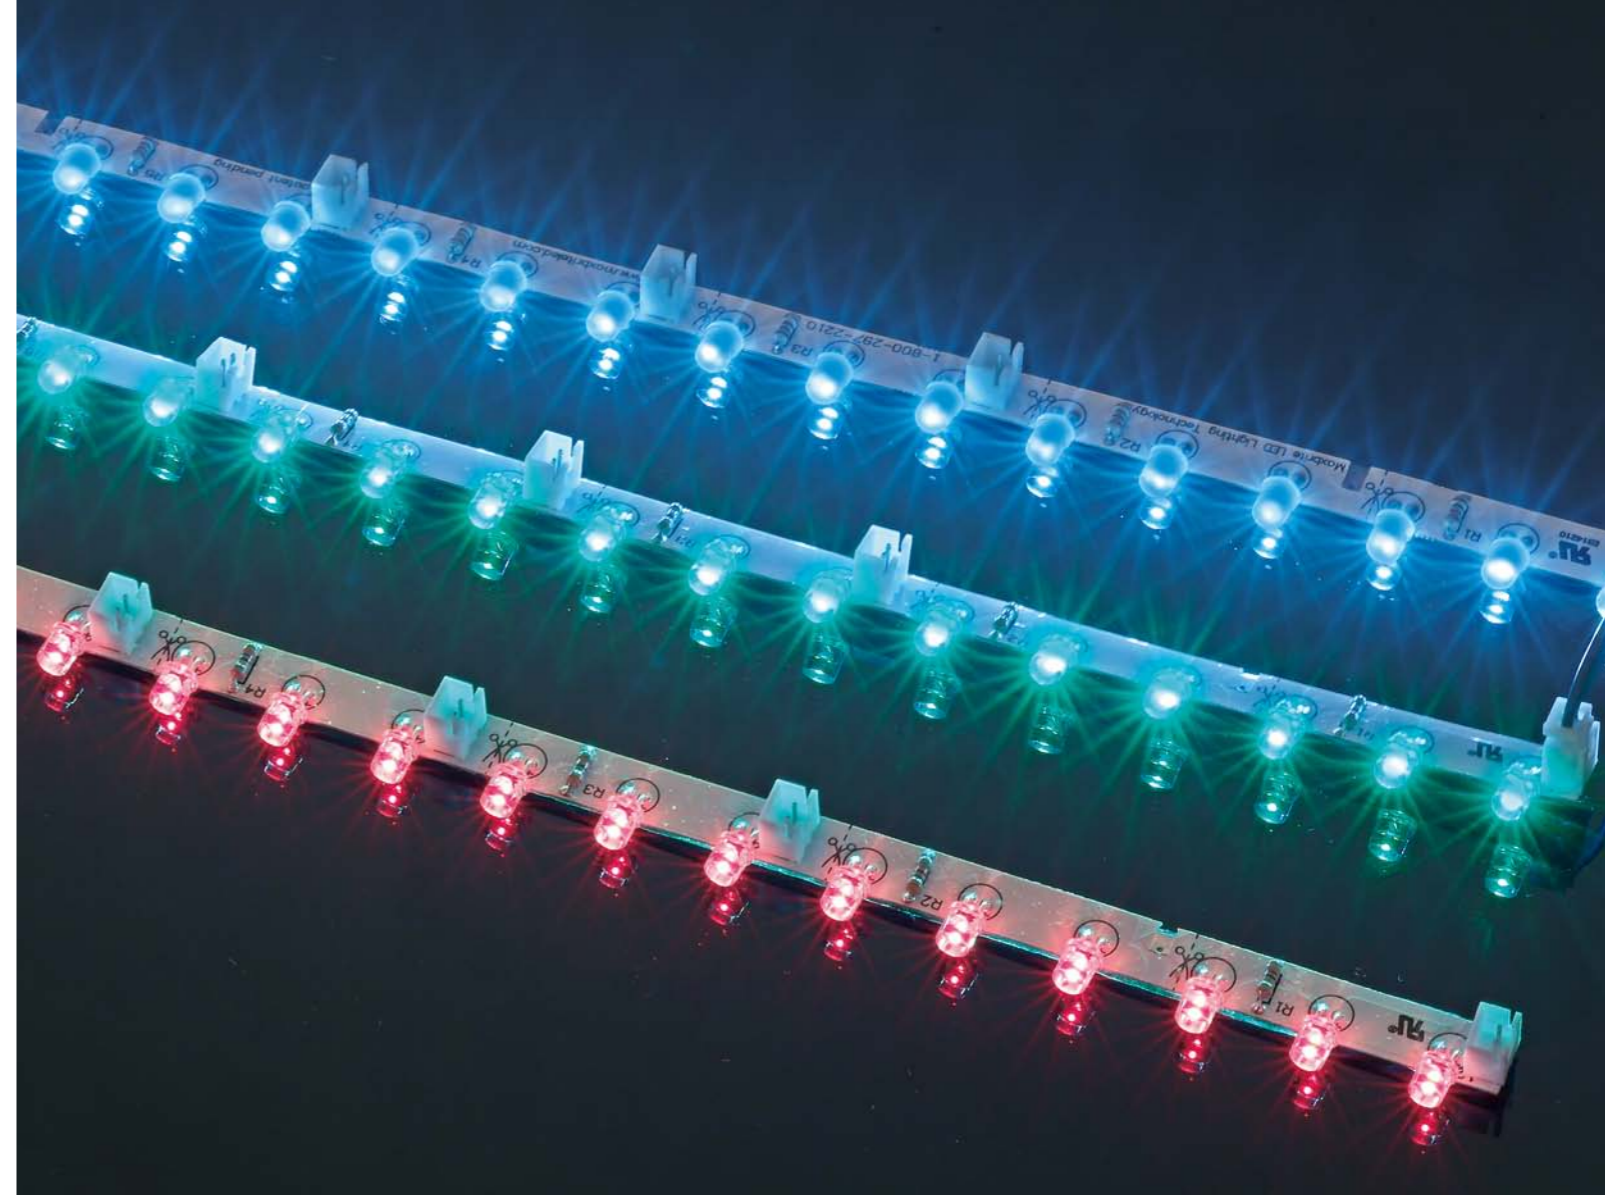

OTH-292X12.5 LED Dizileri

OTH-292X12.5 LED Strip Series

Ürün Kodu (P/N)	Renk (Color)	Güç (PD)	Voltaj (Vin)	Parlaklık (Luminosity)	Ambalaj (Packing Means)
OTH-292X12.5P16-F40	Pure White	2.2W	DC12V	80Lm	40pcs/box
OTH-292X12.5W16-F40	Warm White			70Lm	40pcs/box
OTH-292X12.5R16-F40	Red			35Lm	40pcs/box
OTH-292X12.5G16-F40	Green			60Lm	40pcs/box
OTH-292X12.5B16-F40	Blue			35Lm	40pcs/box
OTH-292X12.5Y16-F40	Yellow			35Lm	40pcs/box

40.80.120

Unit:mm